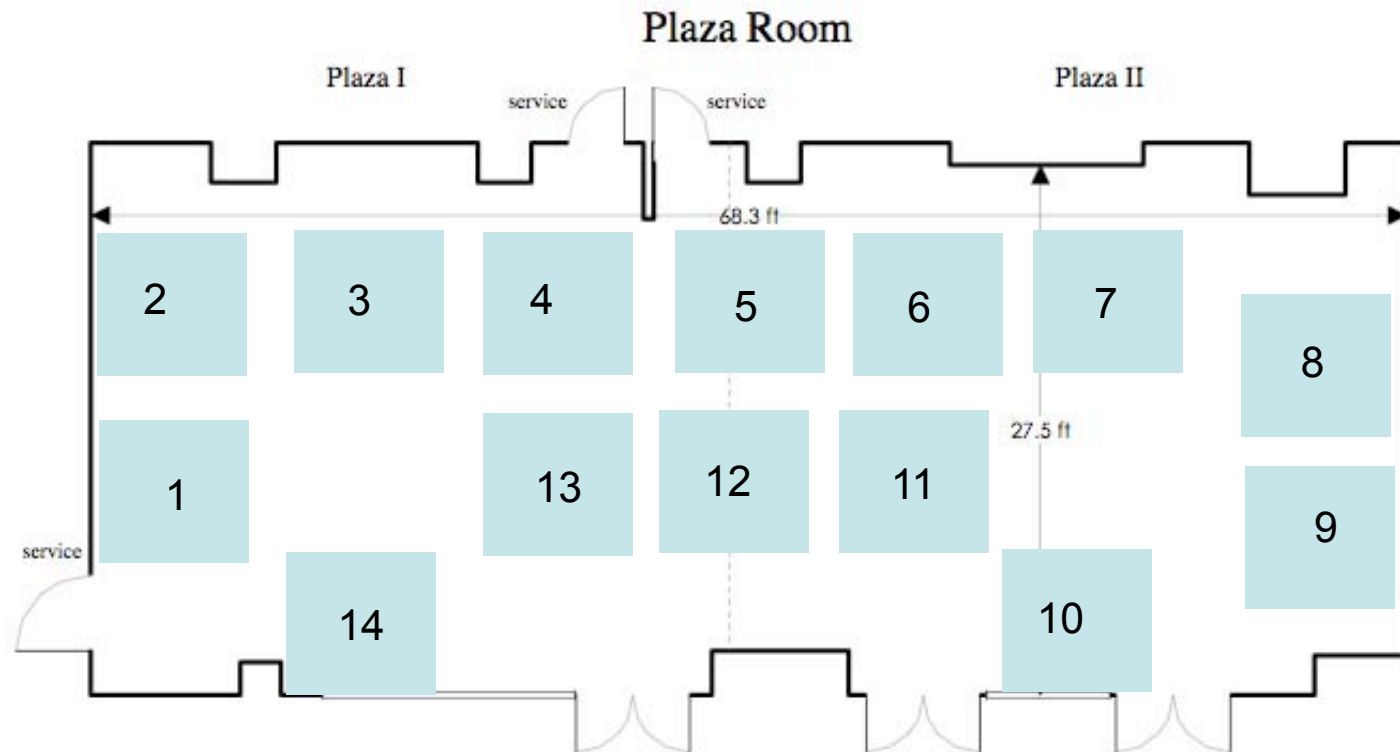

## Reserve your space soon!

Exhibit Areas opens onto Westin's Courtyard Patio

Approx. 12-14 8'x8' Exhibit Spaces with 6' long tables